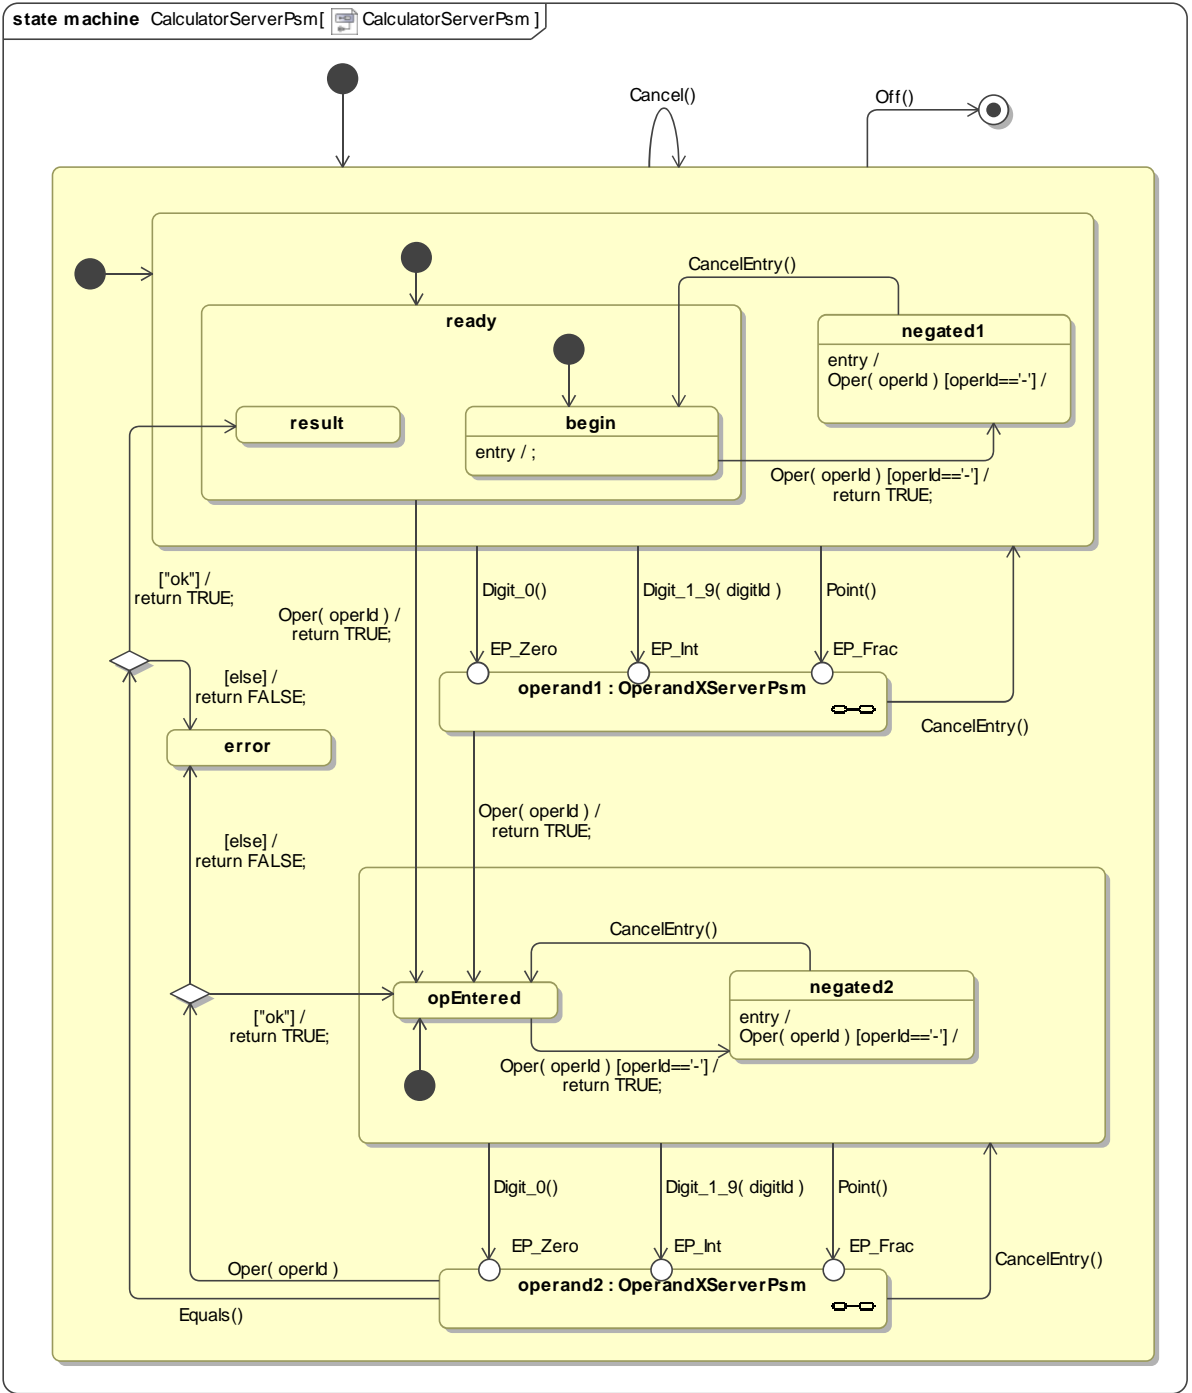

package CalculatorProtocol [ CalculatorDiagram ]

state machine OperandXServerPsm[ OperandXServerPsm ]

state machine ModelServerPsm [ ModelServerPsm ]

**class** ExEnv\_Kbd [  Context\_Keyboard ]

class ExEnv [  Context ]