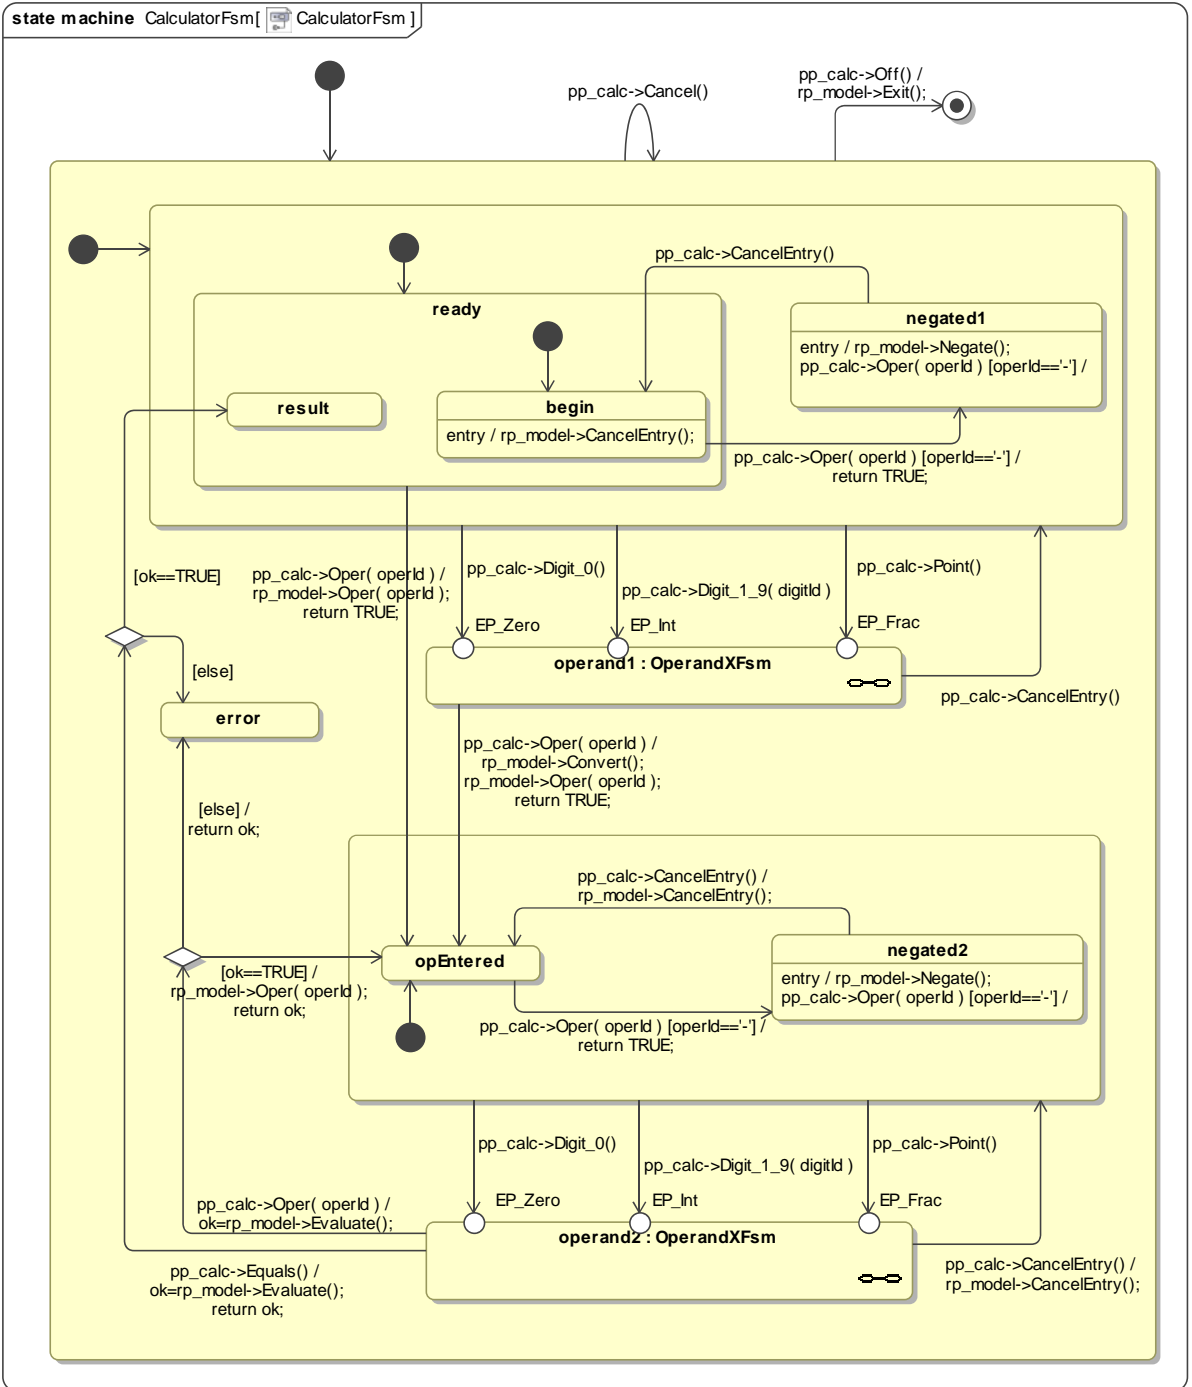

package CalculatorProtocol [ CalculatorDiagram ]

state machine OperandXServerPsm[ OperandXServerPsm ]

state machine ModelServerPsm [ ModelServerPsm ]

**class** ExEnv\_Kbd [  Context\_Keyboard ]

class ExEnv [  Context ]