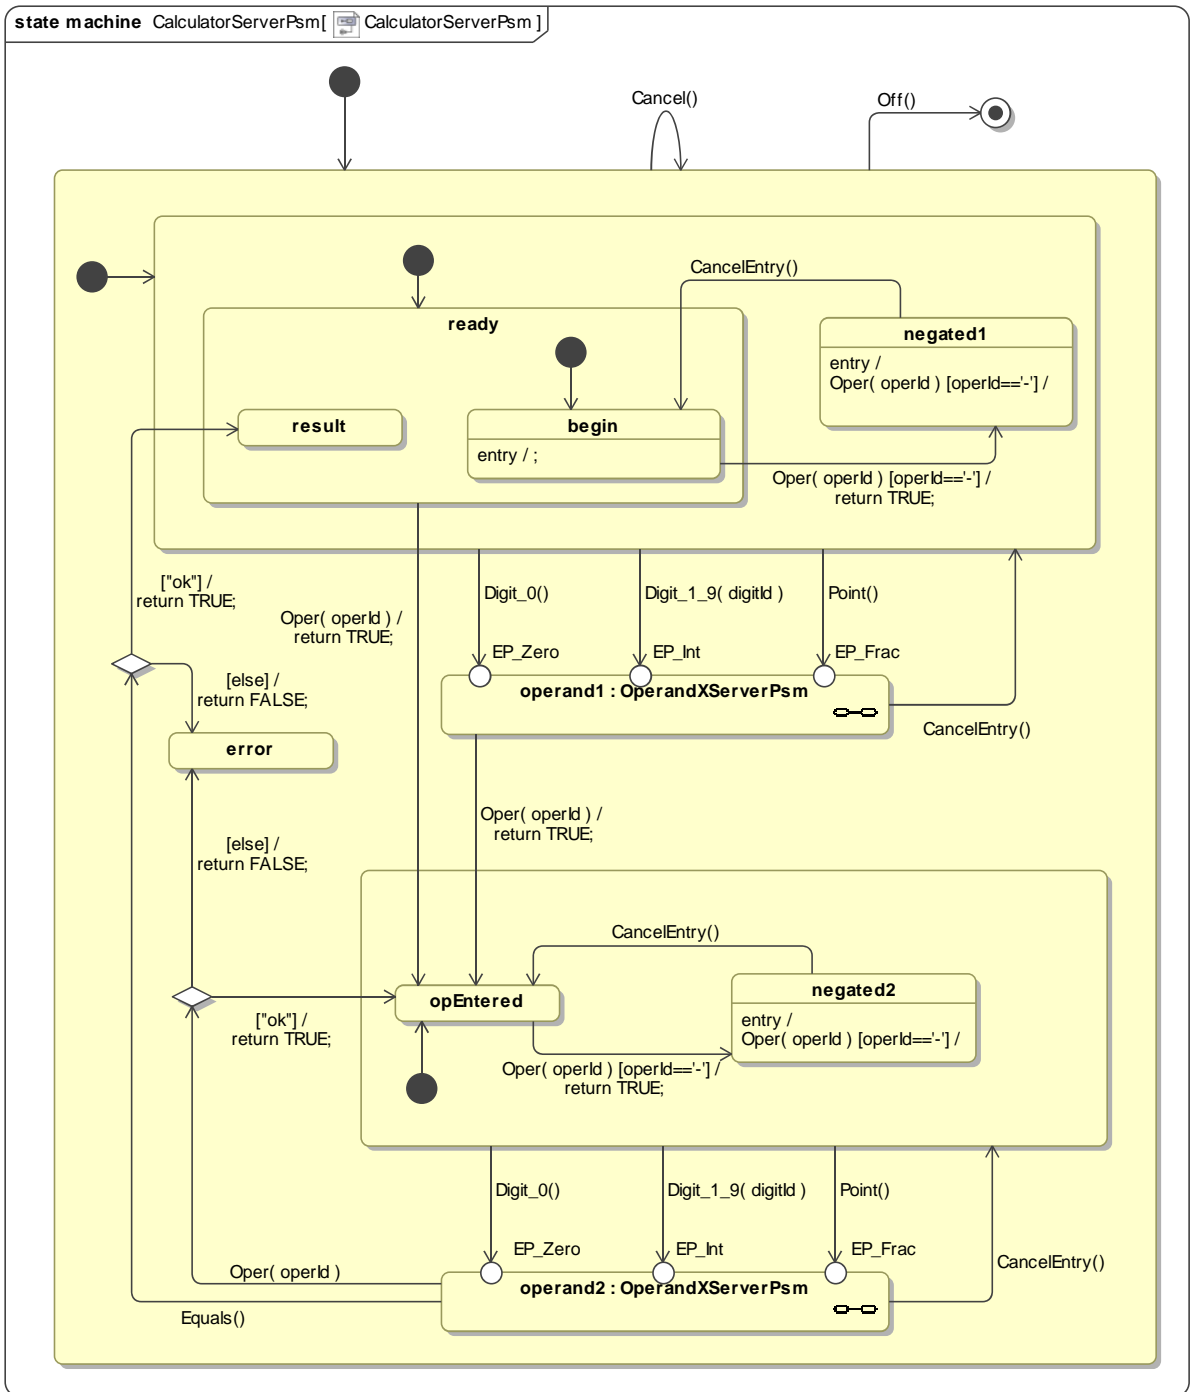

package CalculatorProtocol [ CalculatorDiagram ]

state machine OperandXServerPsm[ OperandXServerPsm ]

**class** ExEnv\_Kbd [  Context\_Keyboard ]

class ExEnv [  Context ]