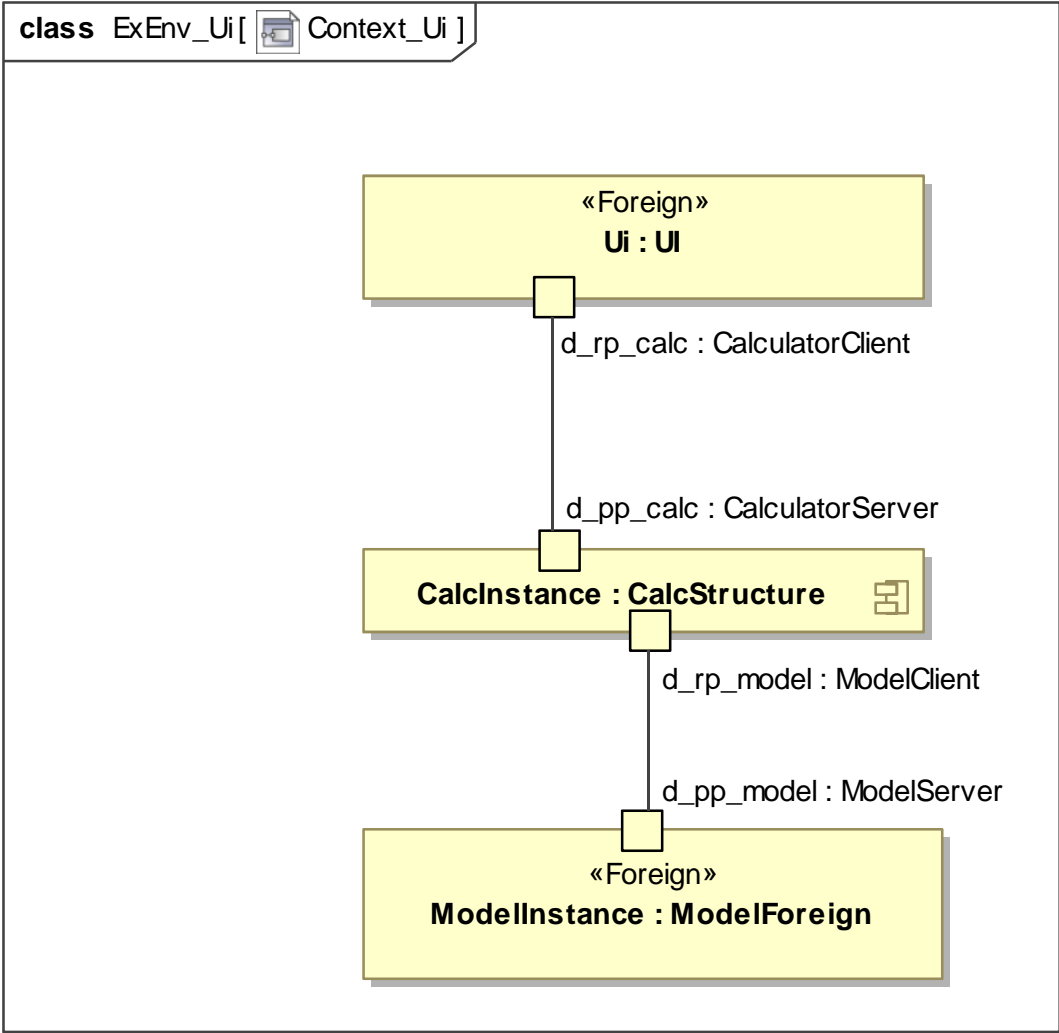

package CalculatorProtocol [ CalculatorDiagram ]

state machine OperandXServerPsm[ OperandXServerPsm ]

**class** ExEnv\_Kbd [  Context\_Keyboard ]

class ExEnv [  Context ]