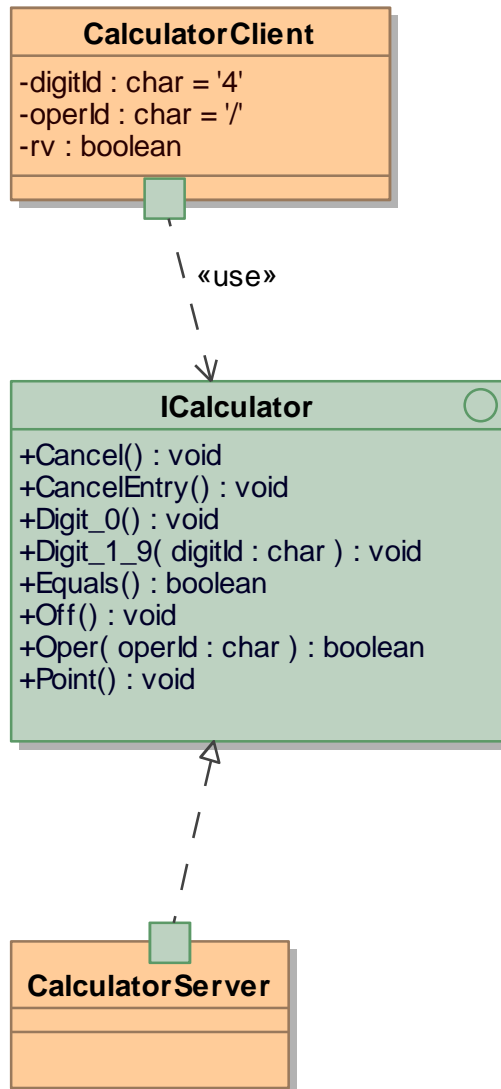

package CalculatorProtocol [ CalculatorDiagram ]

state machine OperandXServerPsm[ OperandXServerPsm ]

**class** ExEnv\_Kbd [  Context\_Keyboard ]

class ExEnv [  Context ]