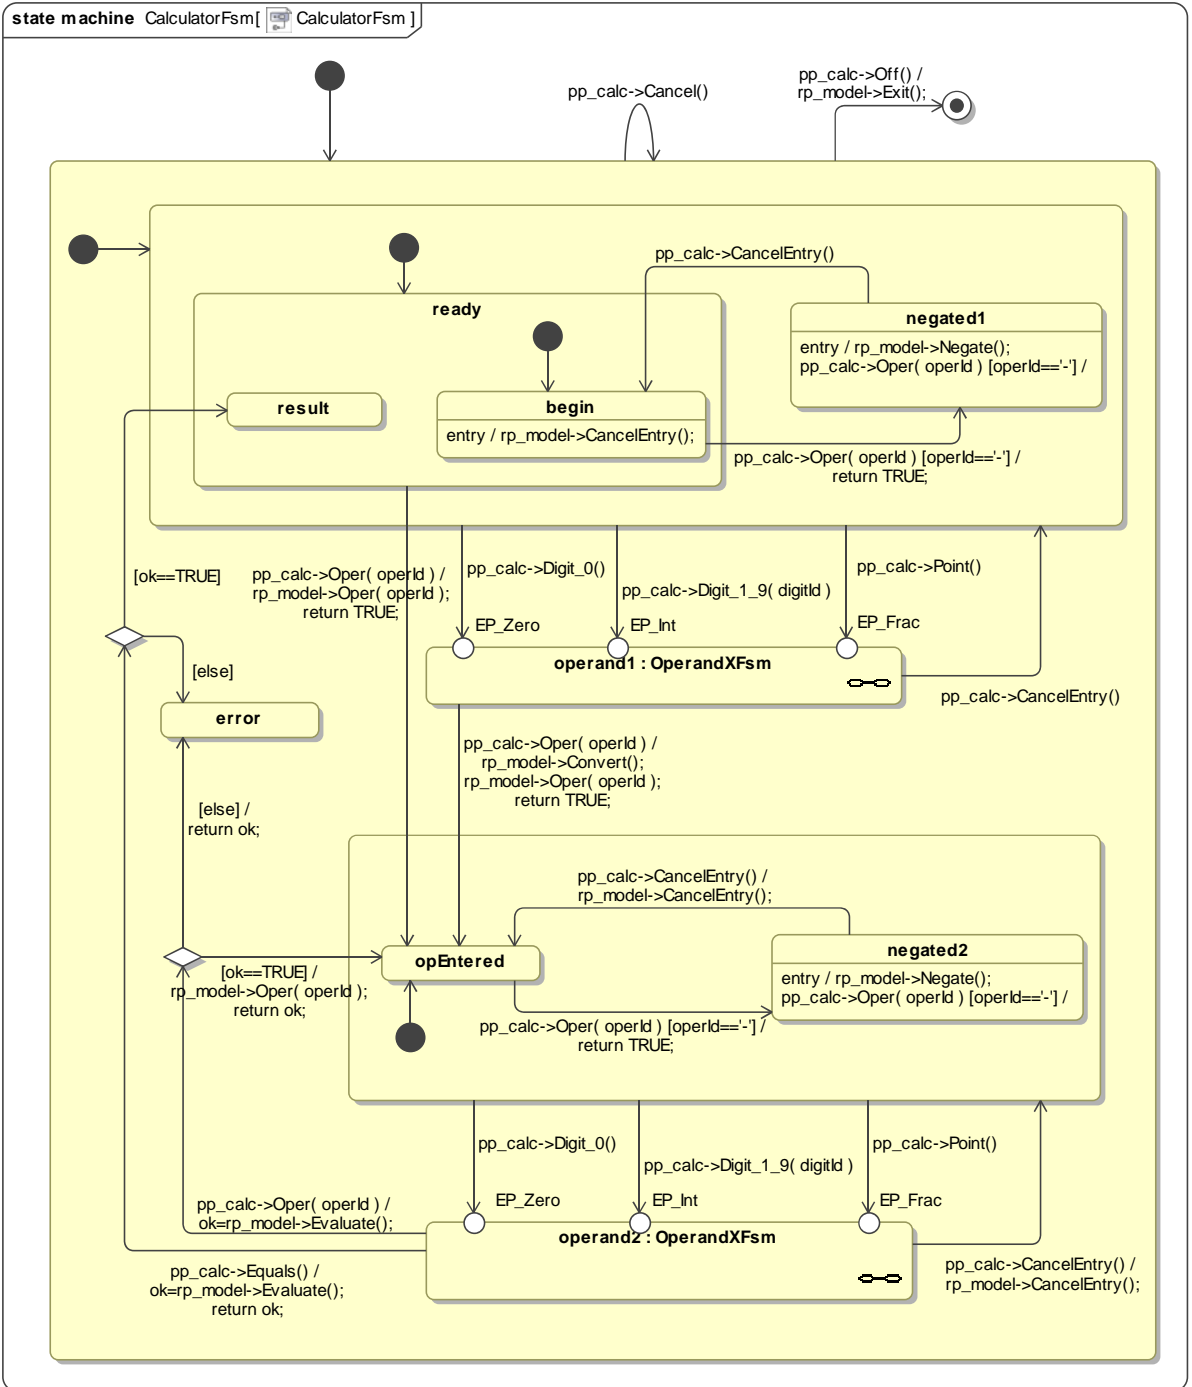

package CalculatorProtocol [ CalculatorDiagram ]

state machine OperandXServerPsm[ OperandXServerPsm ]

**class** ExEnv\_Kbd [  Context\_Keyboard ]

class ExEnv [  Context ]