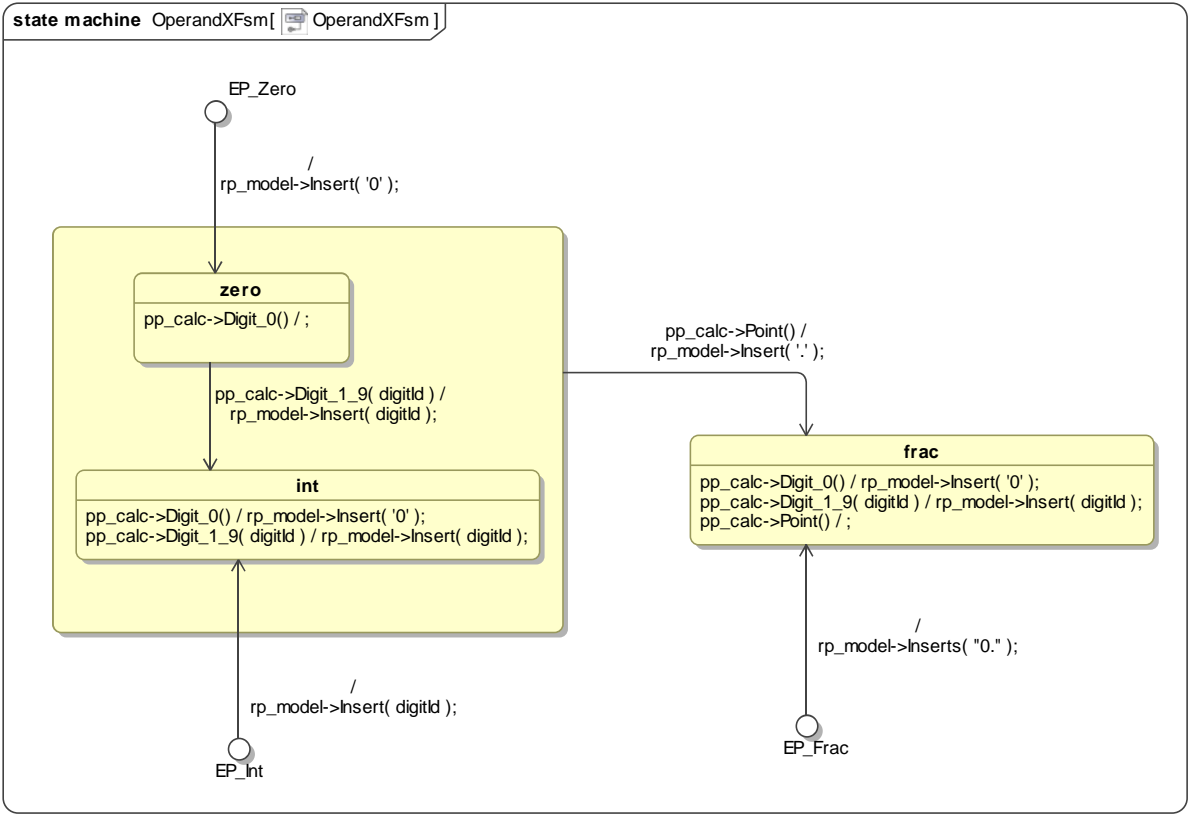

package CalculatorProtocol [ CalculatorDiagram ]

state machine OperandXServerPsm[ OperandXServerPsm ]

**class** ExEnv\_Kbd [  Context\_Keyboard ]

class ExEnv [  Context ]